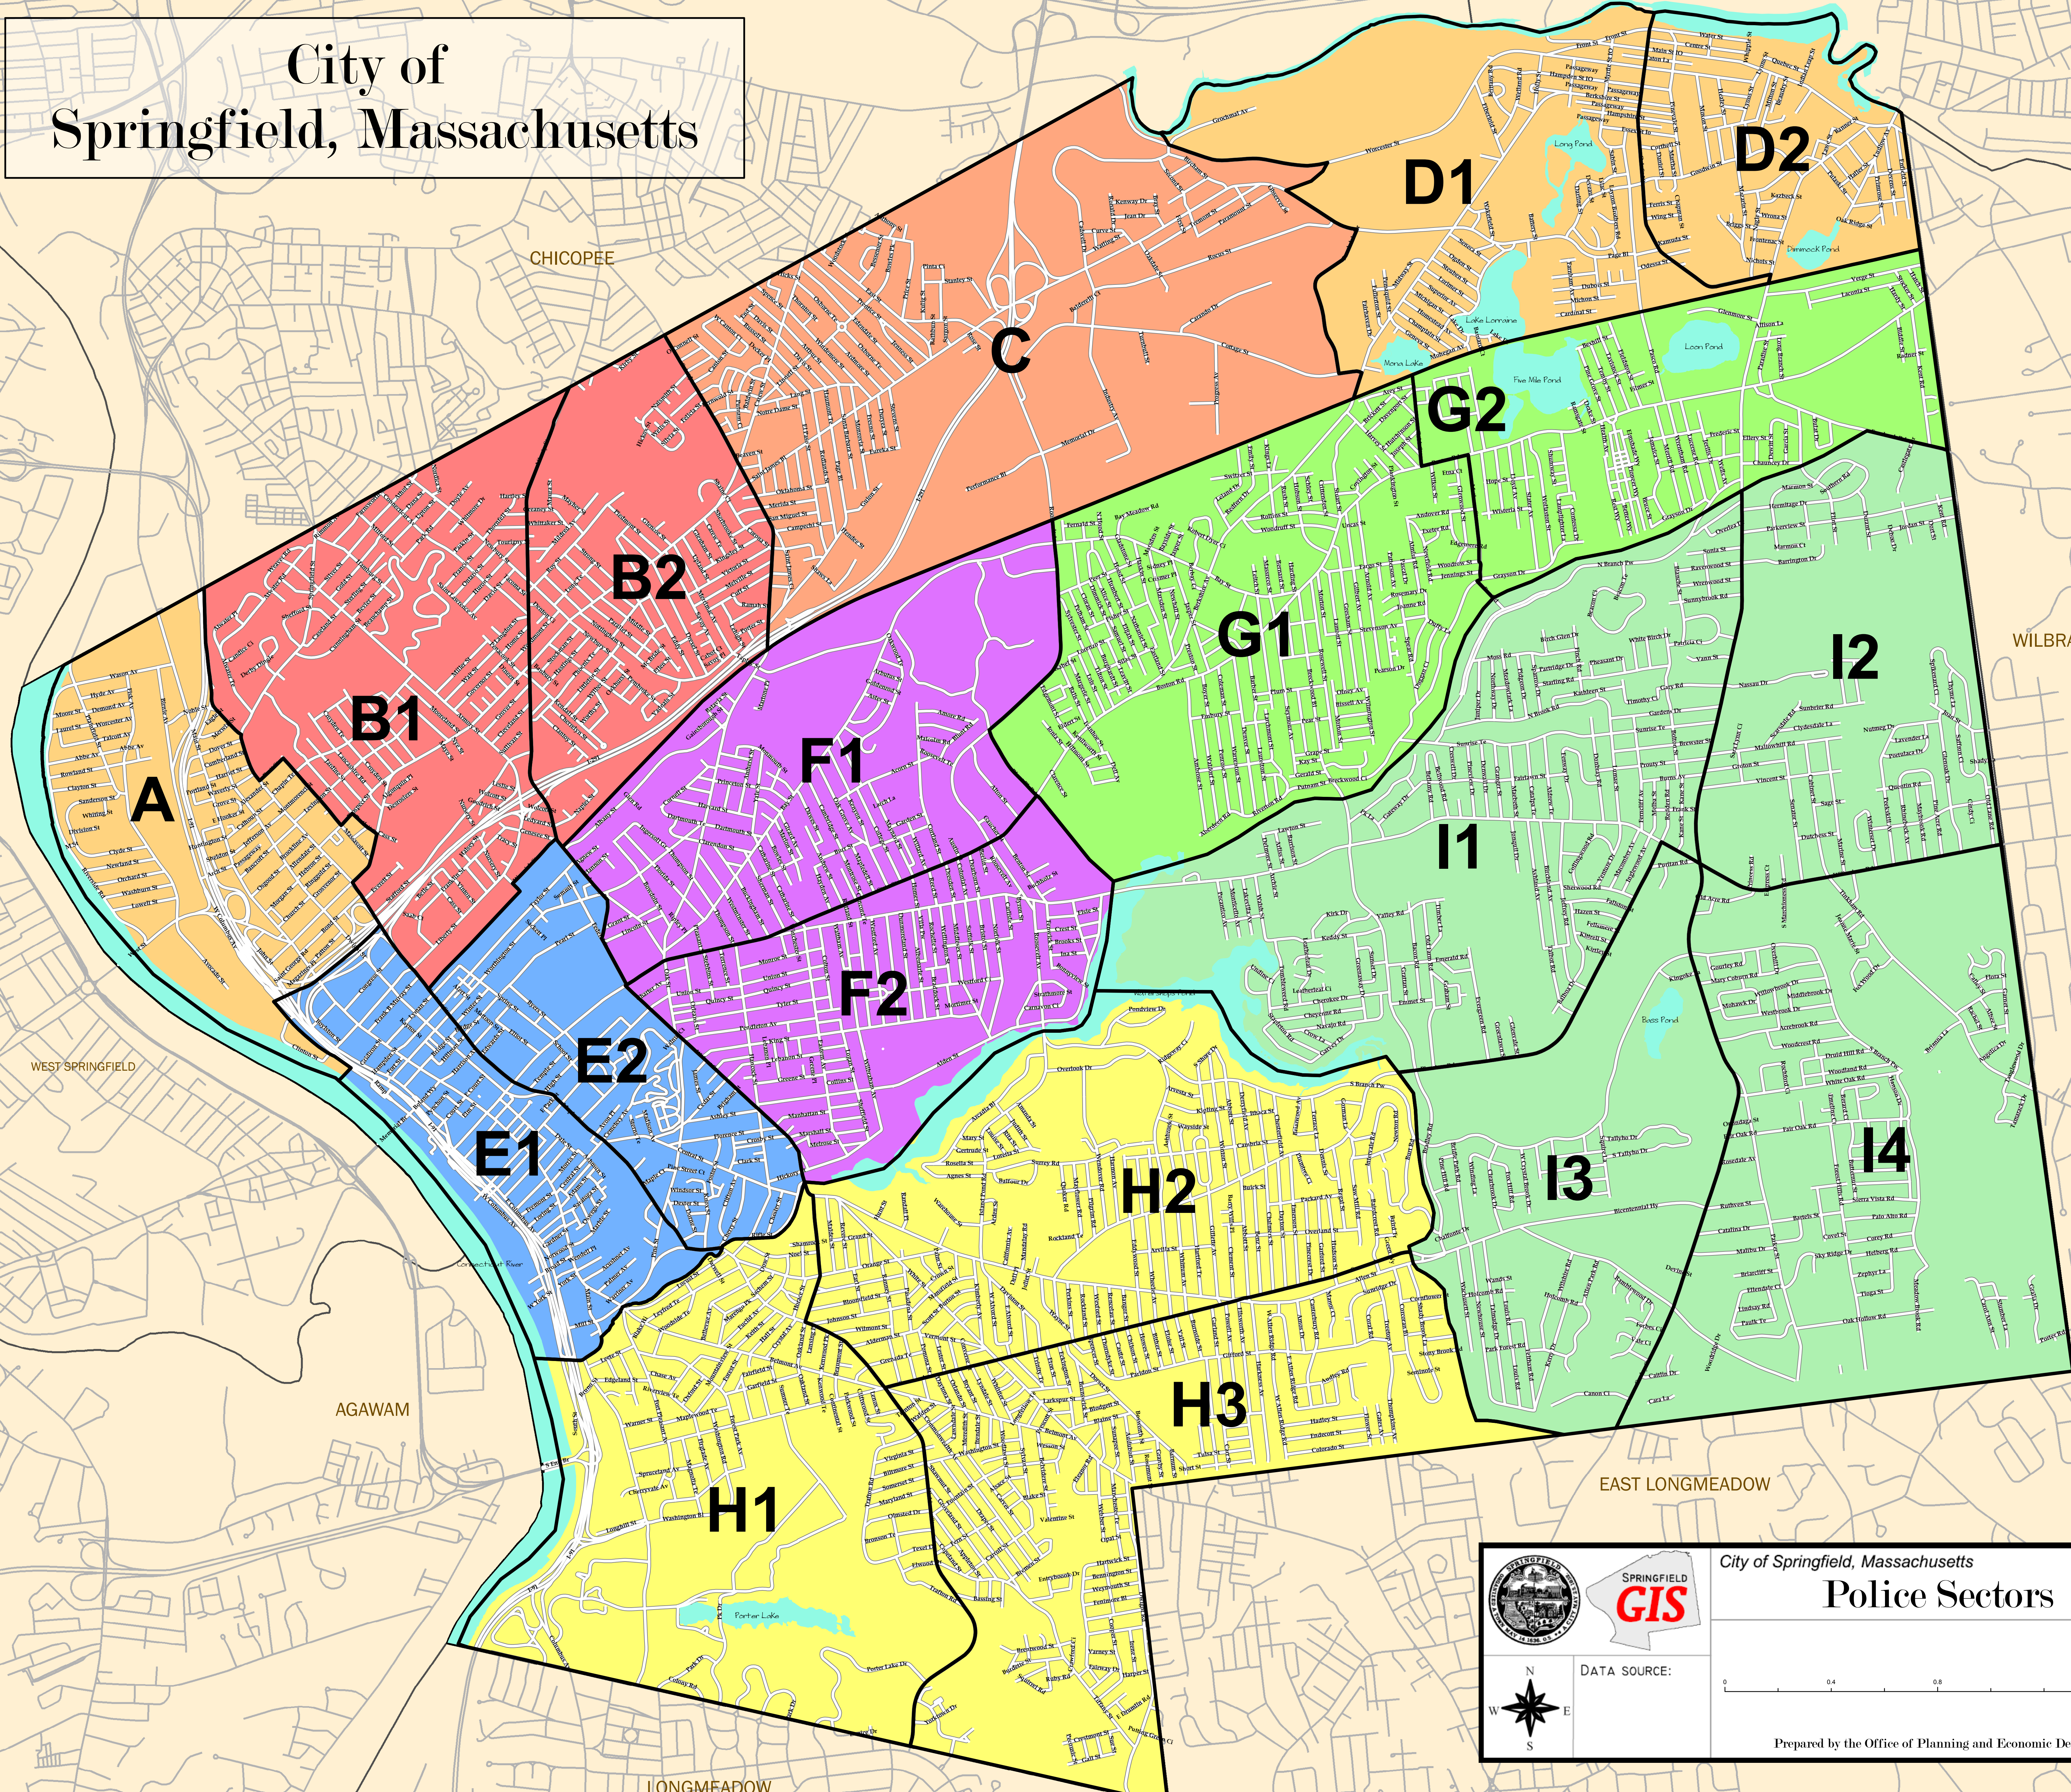

City of Springfield, Massachusetts

City of Springfield, Massachusetts Police Sectors

DATA SOURCE:

Prepared by the Office of Planning and Economic Development