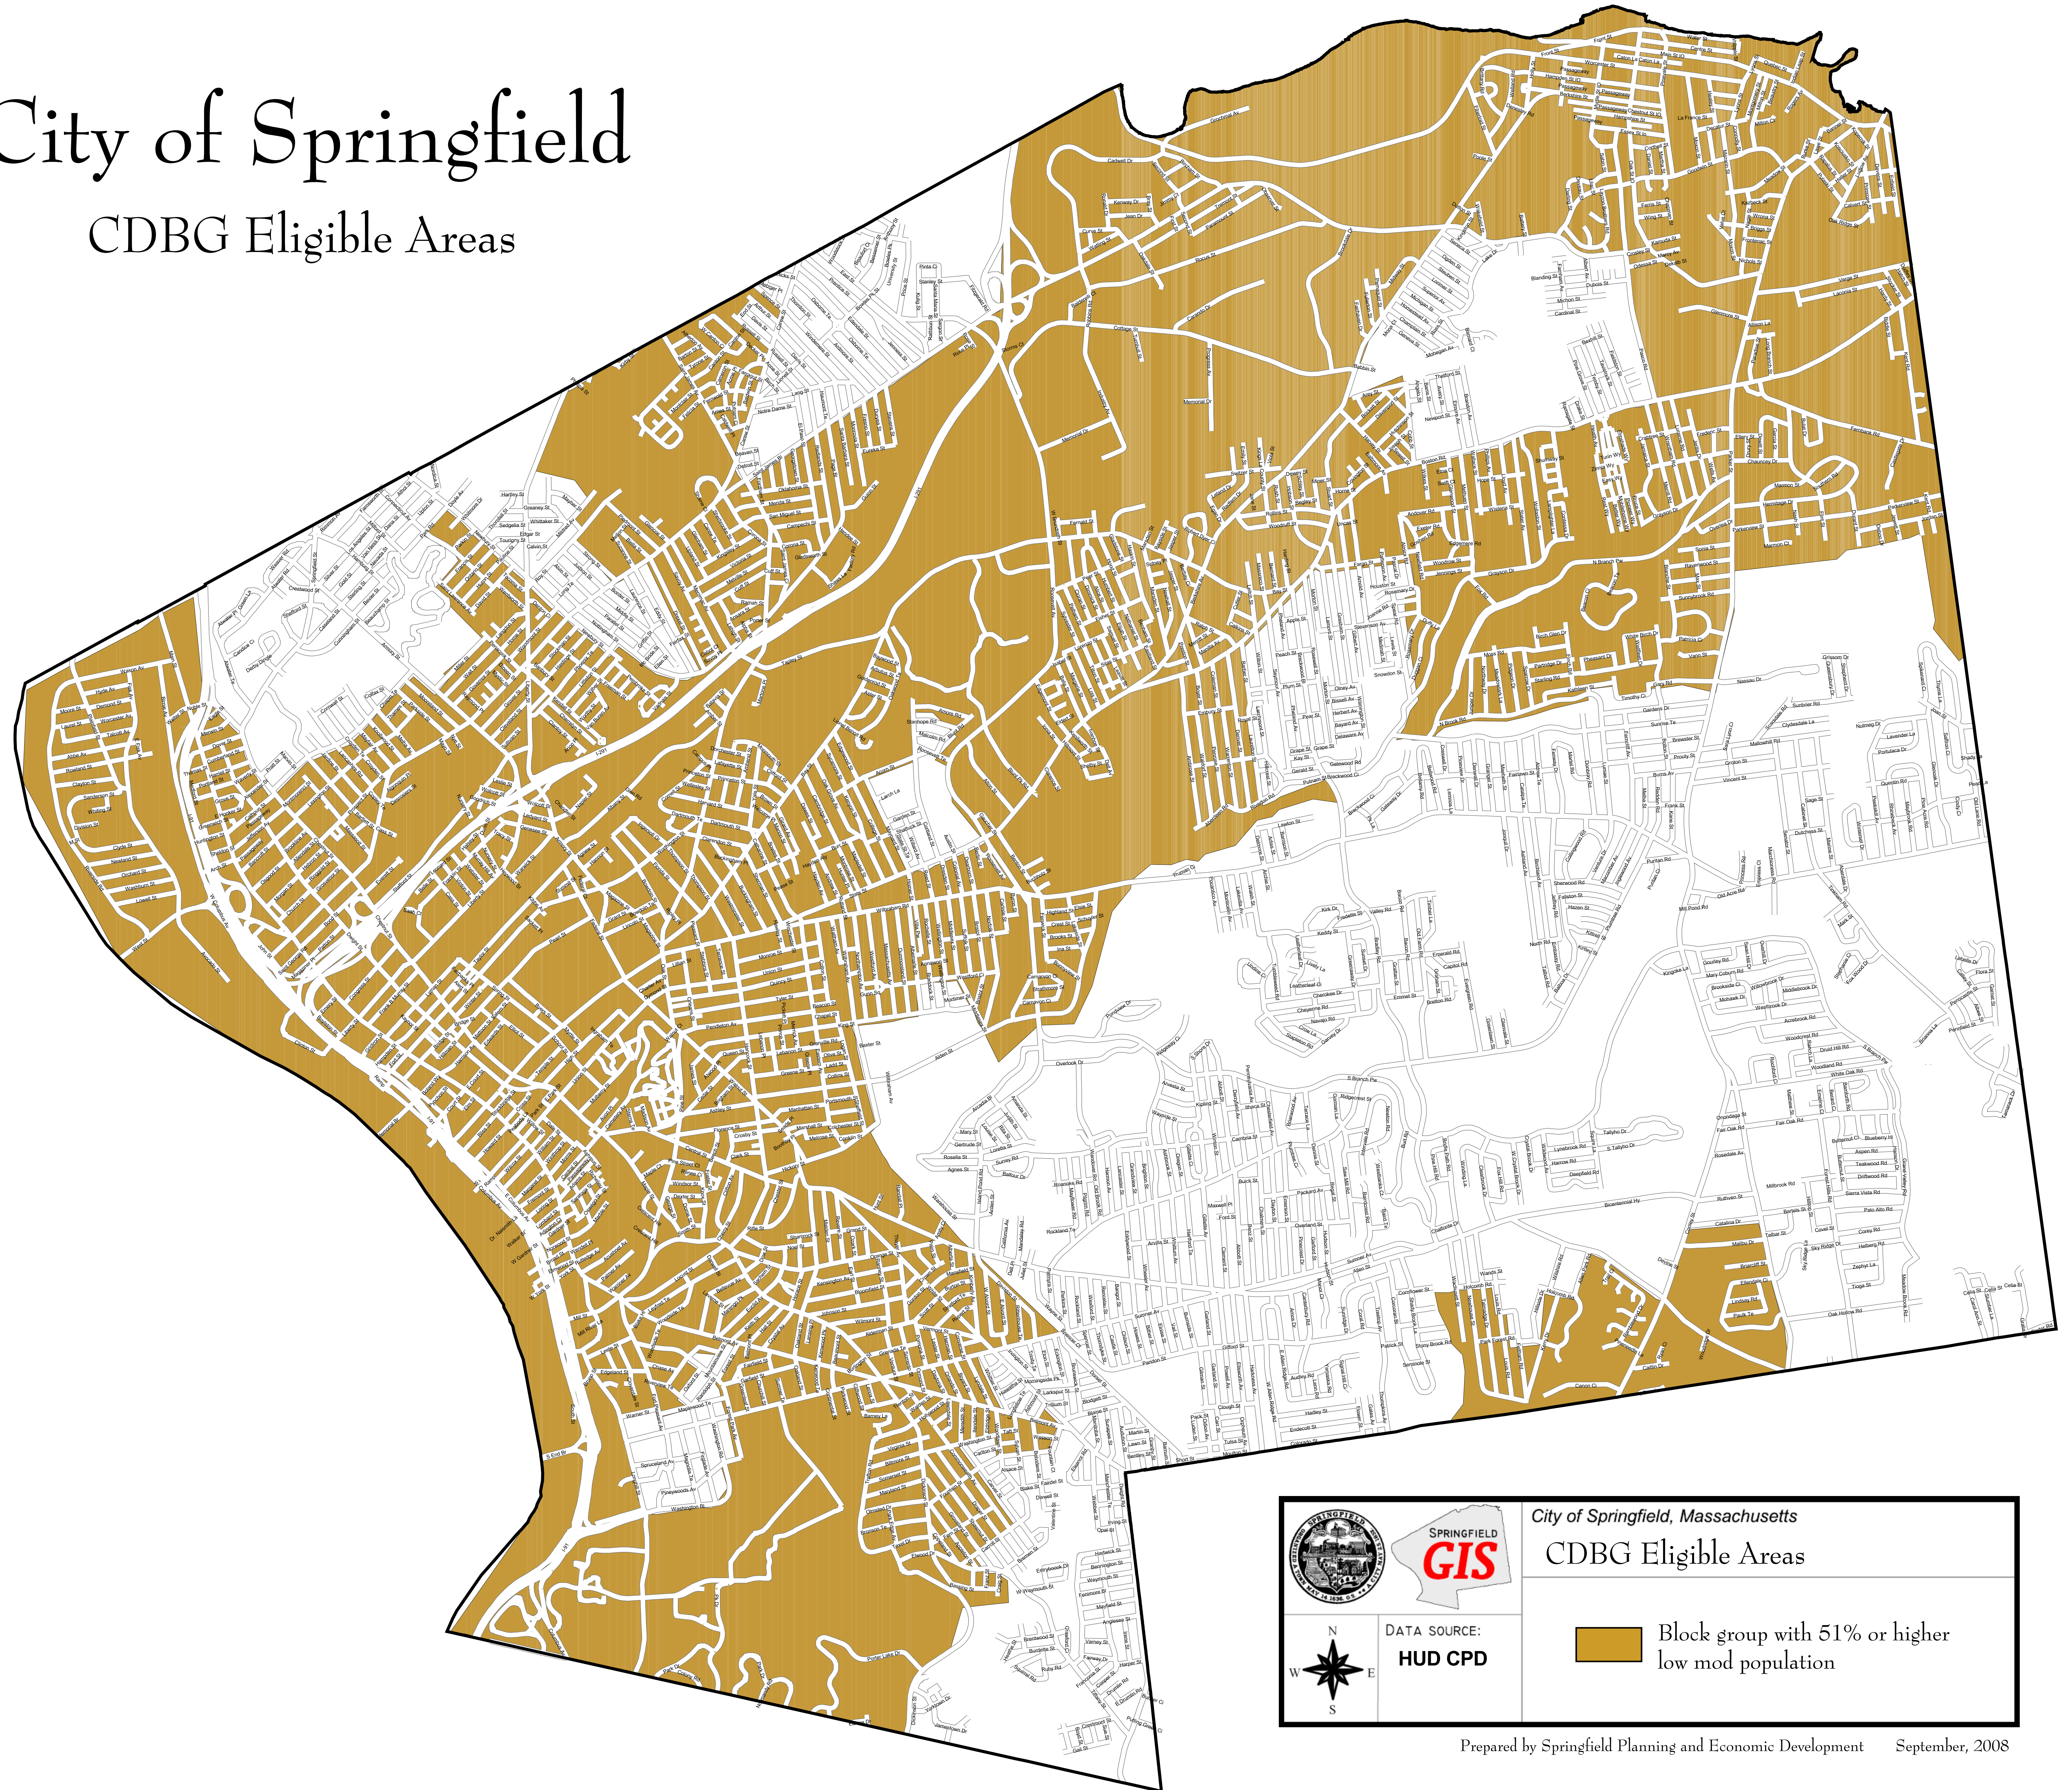

City of Springfield

CDBG Eligible Areas

SPRINGFIELD
GIS

City of Springfield, Massachusetts

CDBG Eligible Areas

DATA SOURCE:
HUD CPD

Block group with 51% or higher
low mod population